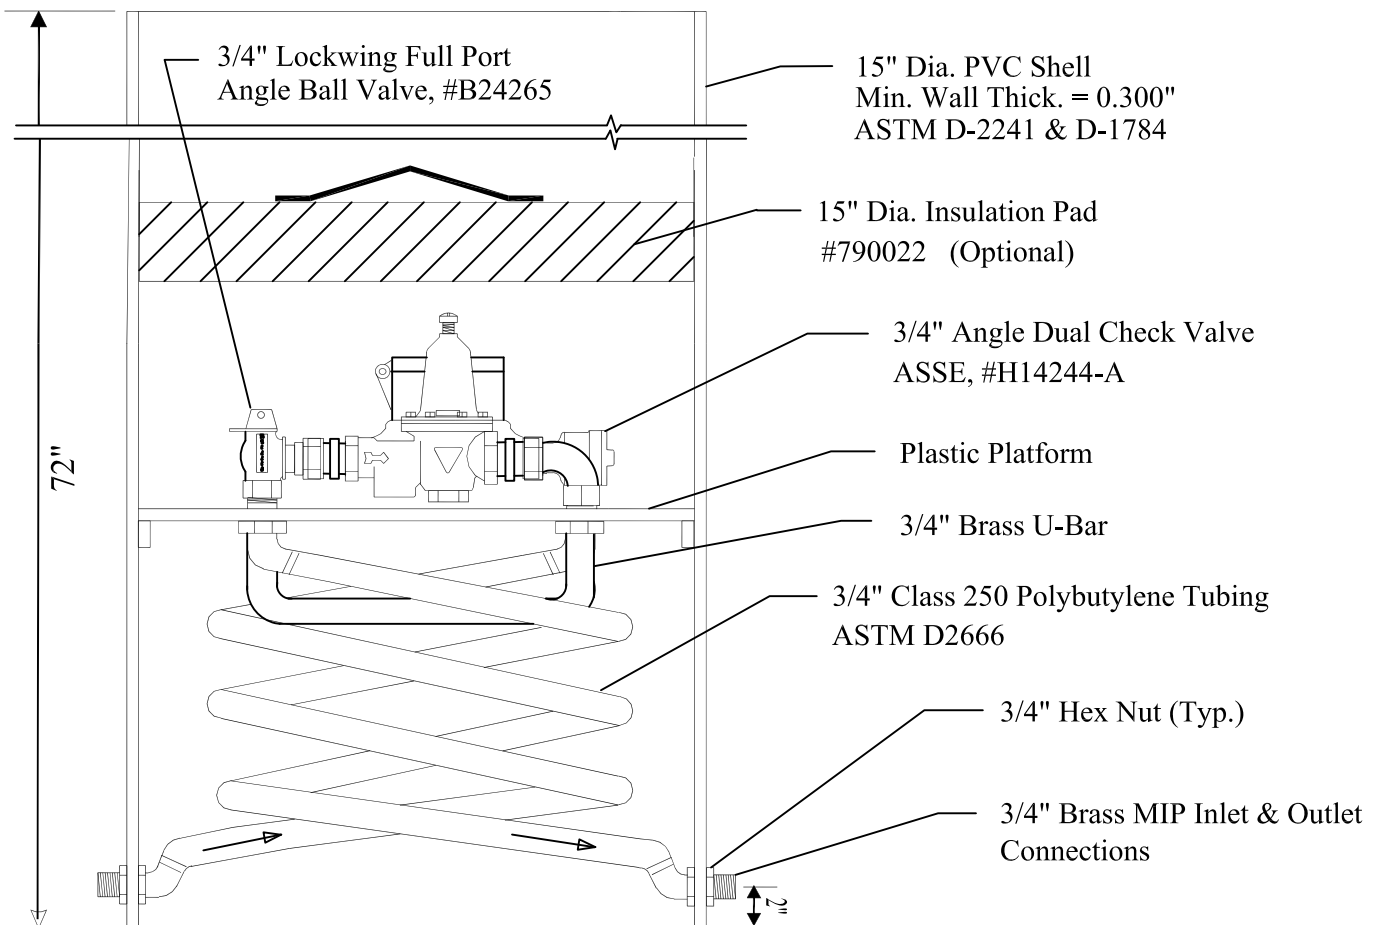

MUELLER / HUNT

15-Inch Diameter Coil Tandem Meter Pit for 5/8" x 3/4" Meter

3/4" Lockwing Full Port Angle Ball Valve, #B24265

NOTE:

Meter and PRV not Included.

15" Dia. Cast Iron Lid
#780112 (Optional)

203CT1572FSBS000044.DWG

203CT1572FSBS000044