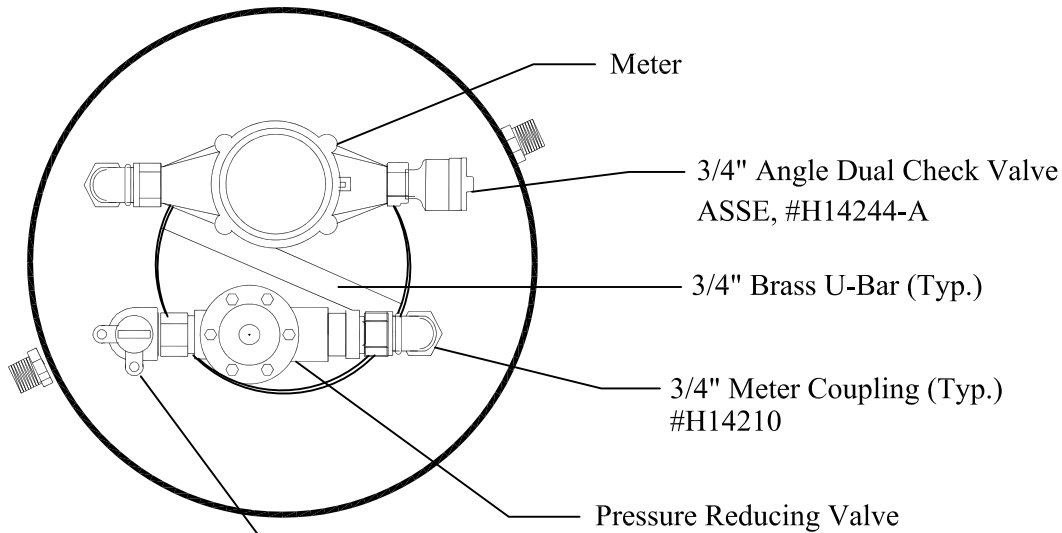

MUELLER / HUNT

15-Inch Diameter Coil Tandem Meter Pit for 5/8" x 3/4" Meter

3/4" Lockwing Full Port Angle Ball Valve, #B24265

NOTE:

Meter and PRV not Included.

15" Dia. Cast Iron Lid
#780112 (Optional)

203CT1572FSBS000044.DWG

203CT1572FSBS000044